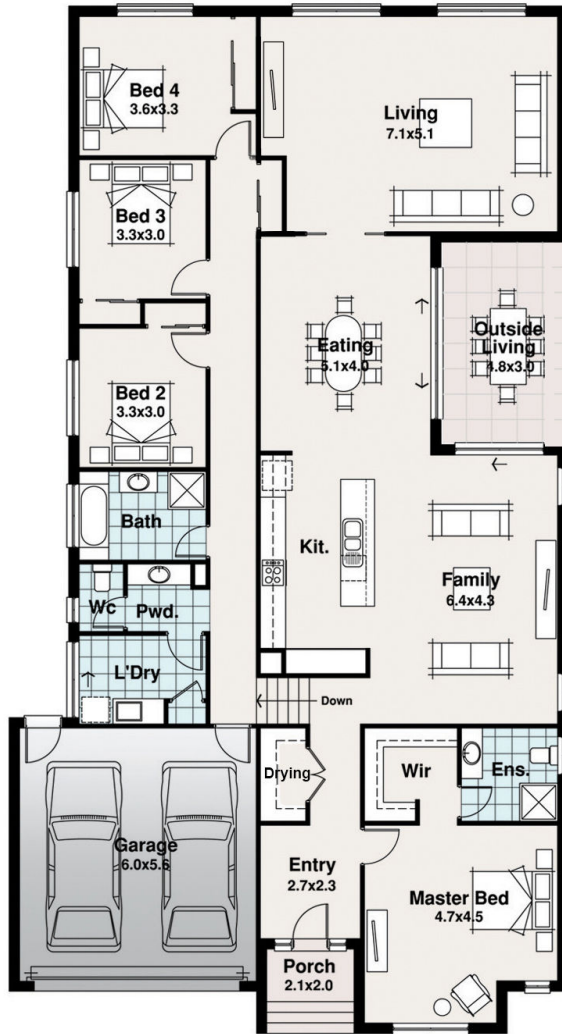

Hampton Facade Pictured

ALPINE RANGE

BLOCK 31.40m

14.80m

4

2.5

2

2

Your Home - Your Builder

The Forster

Width 13.20m
Length 24.31m

Residence	234.59	m2
Outdoor Living	14.40	m2
Porch	4.14	m2
Garage	36.72	m2
TOTAL	289.85	m2
	31.20	sq

The Forster

For houses that fall side to side the Forster is perfect. The Forster also provides 4 bedrooms, a drying room and great sized living areas. Perfect for the entertainer with the outside living opening to the eating and giant living room.